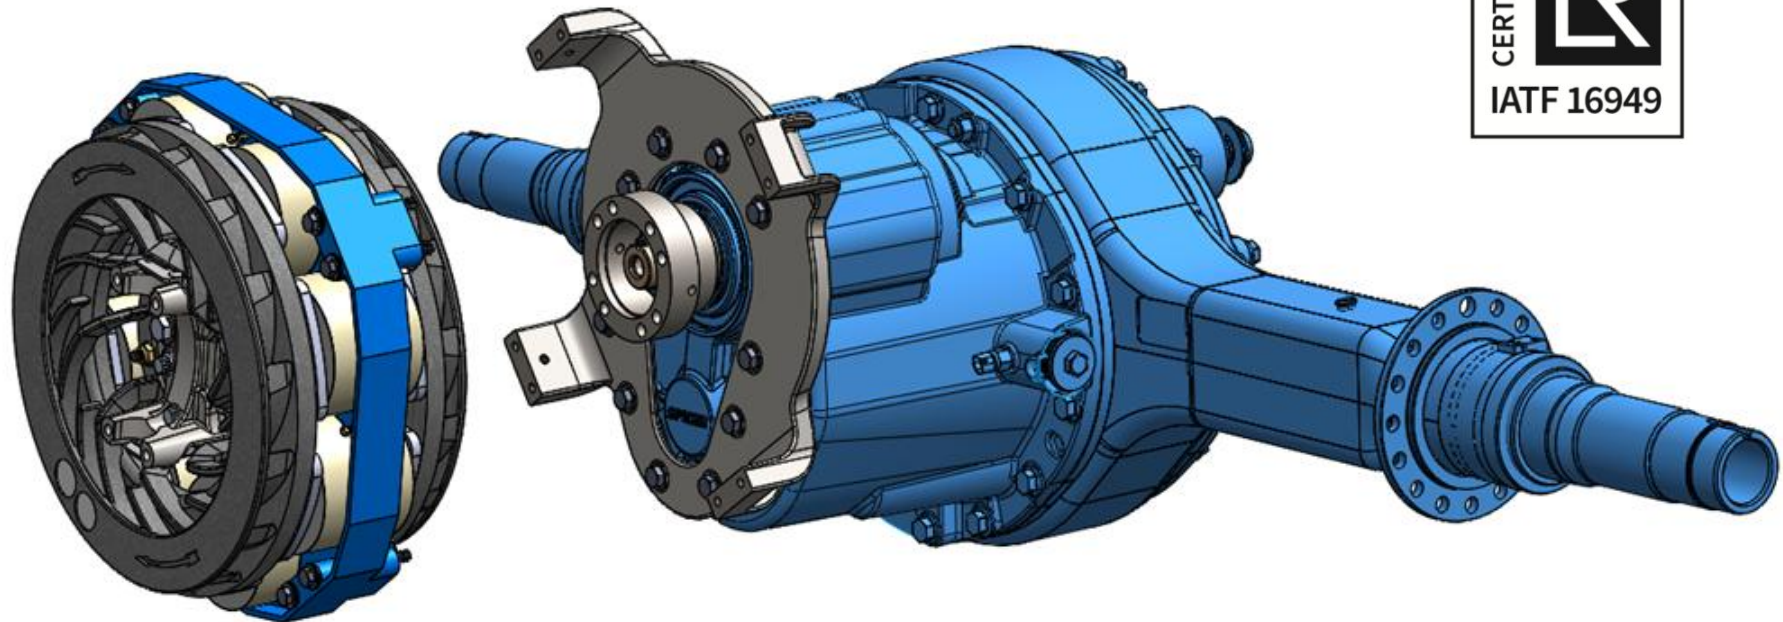

## 5. The design of the Klam Retarder KA 220/240 C

- The companion flange is changed to fit the rotors.
- The adaptor bracket is retrofitteable.

Produced by  
**Industrias Zelu, s.L.**

***We slow you down***