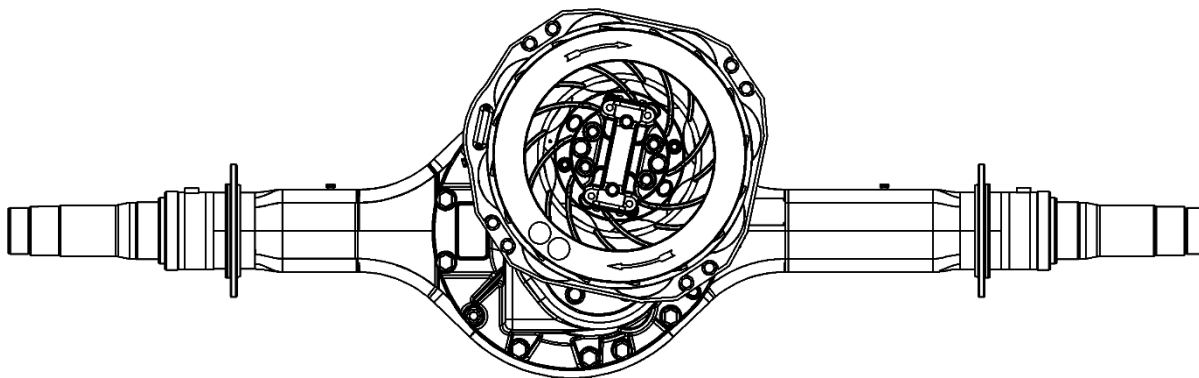

Produced by
Industrias Zelu, s.L.

We slow you down

4. The design of the DANA Single Drive Axles S190 and S590 series, Tandem Drive Axles D170 / D190 series & Klam Retarder KA 200/240 C