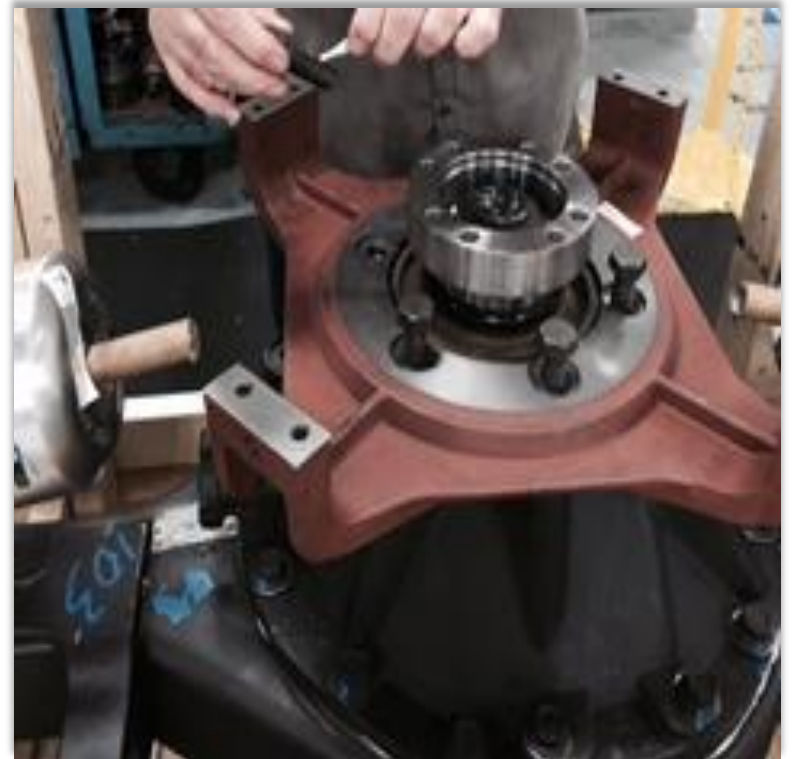

Produced by
Industrias Zelu, s.L.

We slow you down

6. Installation Klam Retarder KA 220/240 C

March 2018

**Retarder Technology by Industrias Zelu, S.L.
manufactured and designed in Spain**

© Zelu Spain