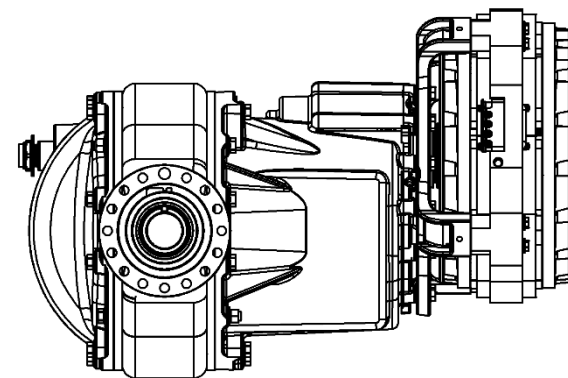

Produced by
Industrias Zelu, s.L.

We slow you down

4. The design of the DANA Single Drive Axles S190 and S590 series, Tandem Drive Axles D170 / D190 series & Klam Retarder KA 200/240 C